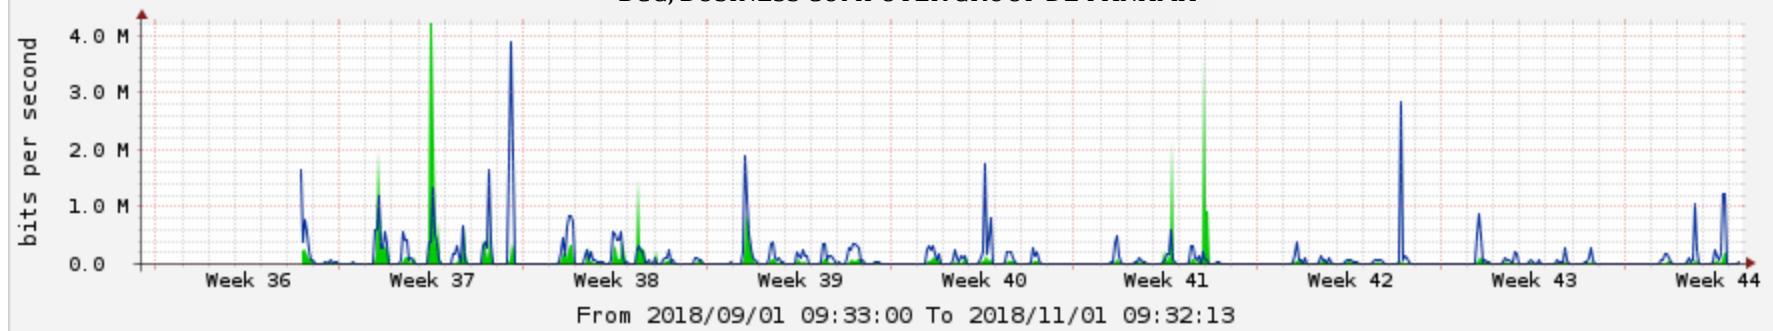

BCG, BUSINESS COMPUTER GROUP DE PANAMA

From 2018/09/01 09:33:00 To 2018/11/01 09:32:13

**Inbound** Current: 10.47 k Average: 56.51 k Maximum: 4.21 M  
**Outbound** Current: 37.76 k Average: 99.49 k Maximum: 3.89 M