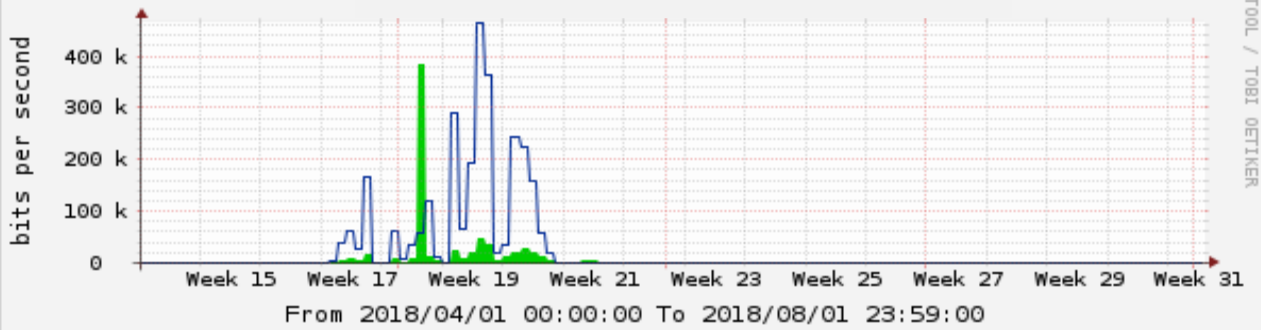

# BCG, BUSINESS COMPUTER GROUP DE PANAMA

■ Inbound	Current: 80.35	Average: 5.87 k	Maximum: 384.79 k
■ Outbound	Current: 757.85	Average: 22.41 k	Maximum: 463.97 k

Generated by Cacti®

RRRTOOL / TOBI OETIKER