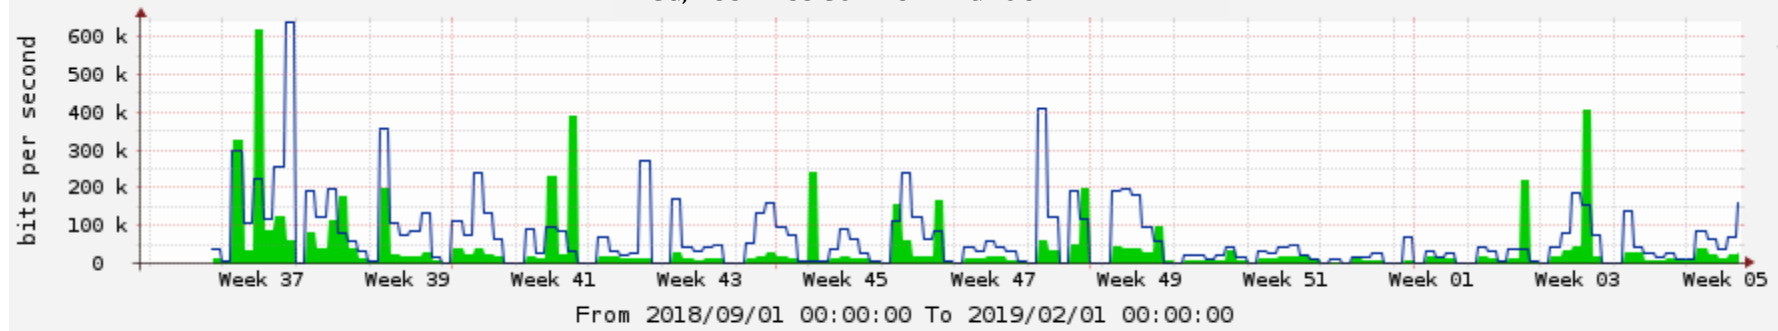

BCG, BUSINESS COMPUTER GROUP DE PANAMA

Inbound Current: 27.46 k Average: 39.14 k Maximum: 618.12 k
Outbound Current: 161.96 k Average: 67.74 k Maximum: 639.02 k

Generated by Cacti®