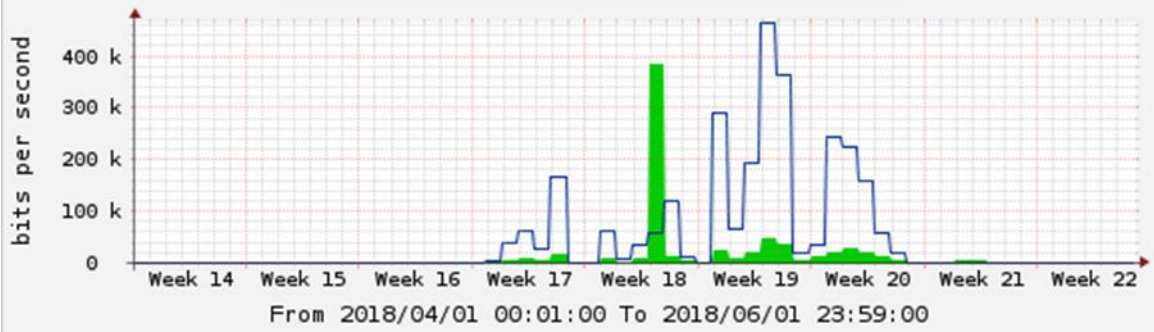

# BCG, BUSINESS COMPUTER GROUP DE PANAMA

RNDT00L / TOBI OETIKER

From 2018/04/01 00:01:00 To 2018/06/01 23:59:00

■ Inbound	Current: 69.38	Average: 11.49 k	Maximum: 384.79 k
■ Outbound	Current: 611.51	Average: 43.47 k	Maximum: 463.97 k